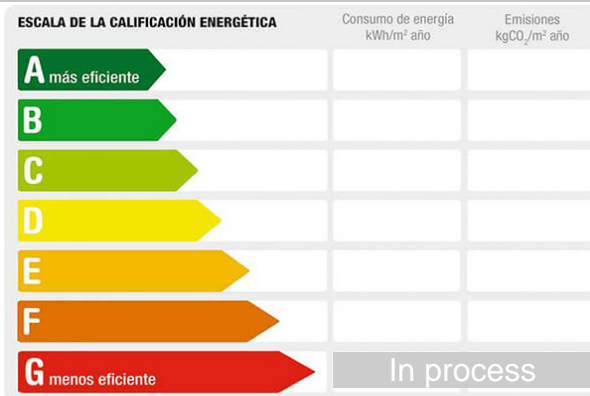

Sqm built: 51 **Floor:** stoneware **Living area:** 51
Stays: 1 **Toilets:** 1 **Outward/Inward:** outward

Description: